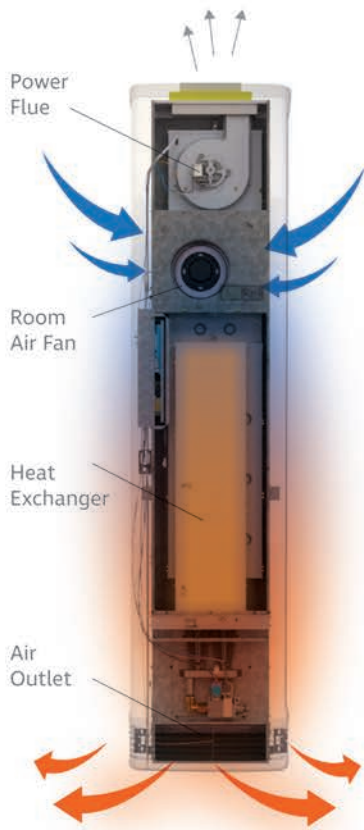

How does the Pyrox Premium power flued gas wall furnace work?

The Pyrox Premium power flued gas wall furnace has a simple but efficient design. The room air is drawn into the unit by the room air fan located at the top of the unit. This air is then passed down over the heat exchanger to warm the air where it then is dispelled at floor level where it is needed. The flue gases from the combustion process are then expelled outside by the power flue through the flue system. This design efficiently provides comfort and warmth throughout the coldest winters.