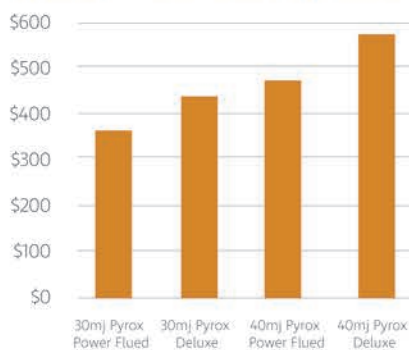

Which Pyrox gas wall furnace should I choose?

All gas space heaters are supplied with an Energy Star rating label. These labels provide details of the amount of gas each unit will consume over a normal winter. It's an indicative guide that outlines the running cost of a heater in terms of annual energy usage. The more efficient the heater the higher the star rating. The higher the star rating the more money you can potentially save on running costs. It makes economic sense to choose a Pyrox power flued gas wall furnace. It is also better for the environment with more efficient gas space heaters emitting less greenhouse gas emissions.

40mj Power flued model

Annual Estimated Running Costs*

Estimated Payback Period Years*

Approximate costs per year, based on average existing (pre-2005) 2-Star house in a Melbourne climate, 5 hours of operation (2.5 hours on high and 2.5 hours on low) for 100 days according to AS/NZS 5263.1.3:2016. Based on heating a medium sized 30 to 40m² room at a gas tariff of 2.64c/MJ. Room size will affect gas usage. The energy tariffs do not include any pay-on-time discount, or any any fixed supply charge. Actual costs for your house will depend on where you live, how you use the heating system (thermostat settings, operation modes, running time etc.), the area heated, house insulation and energy tariffs. Estimated payback period based on estimated retail purchase price difference of Pyrox units as at March 2019 versus estimated annual gas usage cost difference between the same sized Pyrox power flued and Pyrox deluxe wall furnace unit.