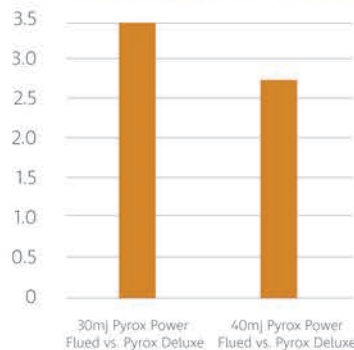

Which Pyrox gas wall furnace should I choose?

All gas space heaters are supplied with an Energy Star rating label. These labels provide details of the amount of gas each unit will consume over a normal winter. It's an indicative guide that outlines the running cost of a heater in terms of annual energy usage. The more efficient the heater the higher the star rating. The higher the star rating the more money you can potentially save on running costs. It makes economic sense to choose a Pyrox power flued gas wall furnace. It is also better for the environment with more efficient gas space heaters emitting less greenhouse gas emissions.

40mj Power flued model

Annual Estimated Running Costs*

Estimated Payback Period Years*

Approximate costs per year, based on average existing (pre-2005) 2-Star house in a Melbourne climate, 5 hours of operation (2.5 hours on high and 2.5 hours on low) for 100 days according to AS/NZS 5263.1.3:2016. Based on heating a medium sized 30 to 40m² room at a gas tariff of 2.64c/MJ. Room size will affect gas usage. The energy tariffs do not include any pay-on-time discount, or any any fixed supply charge. Actual costs for your house will depend on where you live, how you use the heating system (thermostat settings, operation modes, running time etc.), the area heated, house insulation and energy tariffs. Estimated payback period based on estimated retail purchase price difference of Pyrox units as at March 2019 versus estimated annual gas usage cost difference between the same sized Pyrox power flued and Pyrox deluxe wall furnace unit.